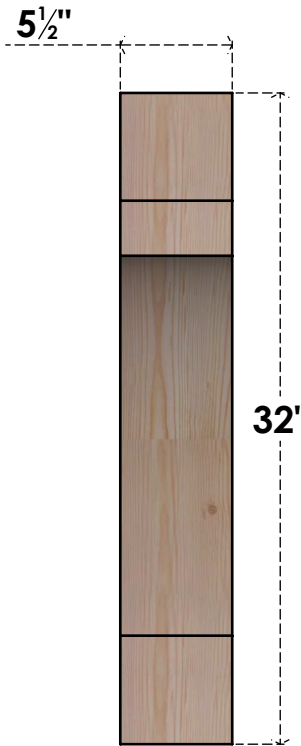

BRC06X26X32MRC00SDF

5 1/2"W X 26"D X 32"H MERCED SMOOTH BRACE, DOUGLAS FIR

SIDE

FRONT

EKENA MILLWORK
 2300 WEST MAIN ST.
 CLARKSVILLE, TX 75426
 TOLL FREE: 866-607-0453
 WWW.EKENAMILLWORK.COM

NOTES

1. INSTALLATION TO BE COMPLETED IN ACCORDANCE WITH MANUFACTURER'S SPECIFICATIONS.
2. DRAWING MAY NOT BE TO SCALE
3. THIS DRAWING IS INTENDED FOR DESIGN AND PLANNING PURPOSES ONLY.
4. ALL INFORMATION CONTAINED HEREIN WAS CURRENT AT THE TIME OF DEVELOPMENT BUT MUST BE REVIEWED AND APPROVED BY THE PRODUCT MANUFACTURER TO BE CONSIDERED ACCURATE.
5. PRODUCTS ARE NOT KILN DRIED. THIS ITEM IS UNIQUE AND WILL CONTAIN THE NATURAL VARIATIONS THAT THE WOOD SPECIES OFFERS. THIS MAY RESULT IN VARIATIONS UP TO 1/4"