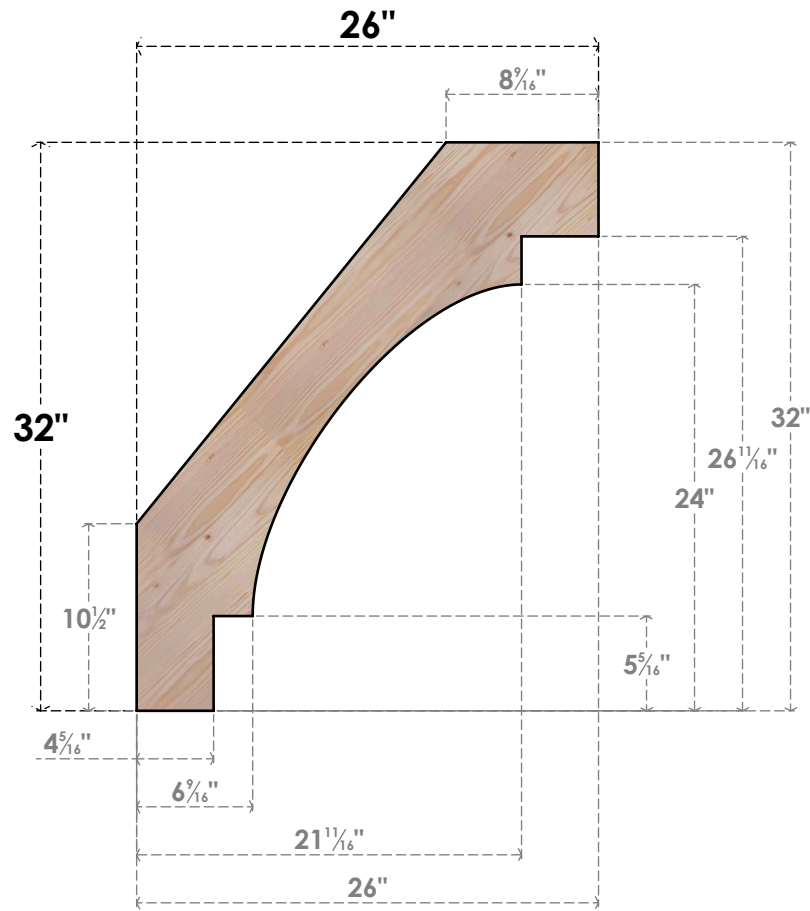

BRC06X26X32MRC00SDF

5 1/2"W X 26"D X 32"H MERCED SMOOTH BRACE, DOUGLAS FIR

SIDE

FRONT

EKENA MILLWORK
 2300 WEST MAIN ST.
 CLARKSVILLE, TX 75426
 TOLL FREE: 866-607-0453
 WWW.EKENAMILLWORK.COM

NOTES

1. INSTALLATION TO BE COMPLETED IN ACCORDANCE WITH MANUFACTURER'S SPECIFICATIONS.
2. DRAWING MAY NOT BE TO SCALE
3. THIS DRAWING IS INTENDED FOR DESIGN AND PLANNING PURPOSES ONLY.
4. ALL INFORMATION CONTAINED HEREIN WAS CURRENT AT THE TIME OF DEVELOPMENT BUT MUST BE REVIEWED AND APPROVED BY THE PRODUCT MANUFACTURER TO BE CONSIDERED ACCURATE.
5. PRODUCTS ARE NOT KILN DRIED. THIS ITEM IS UNIQUE AND WILL CONTAIN THE NATURAL VARIATIONS THAT THE WOOD SPECIES OFFERS. THIS MAY RESULT IN VARIATIONS UP TO 1/4"